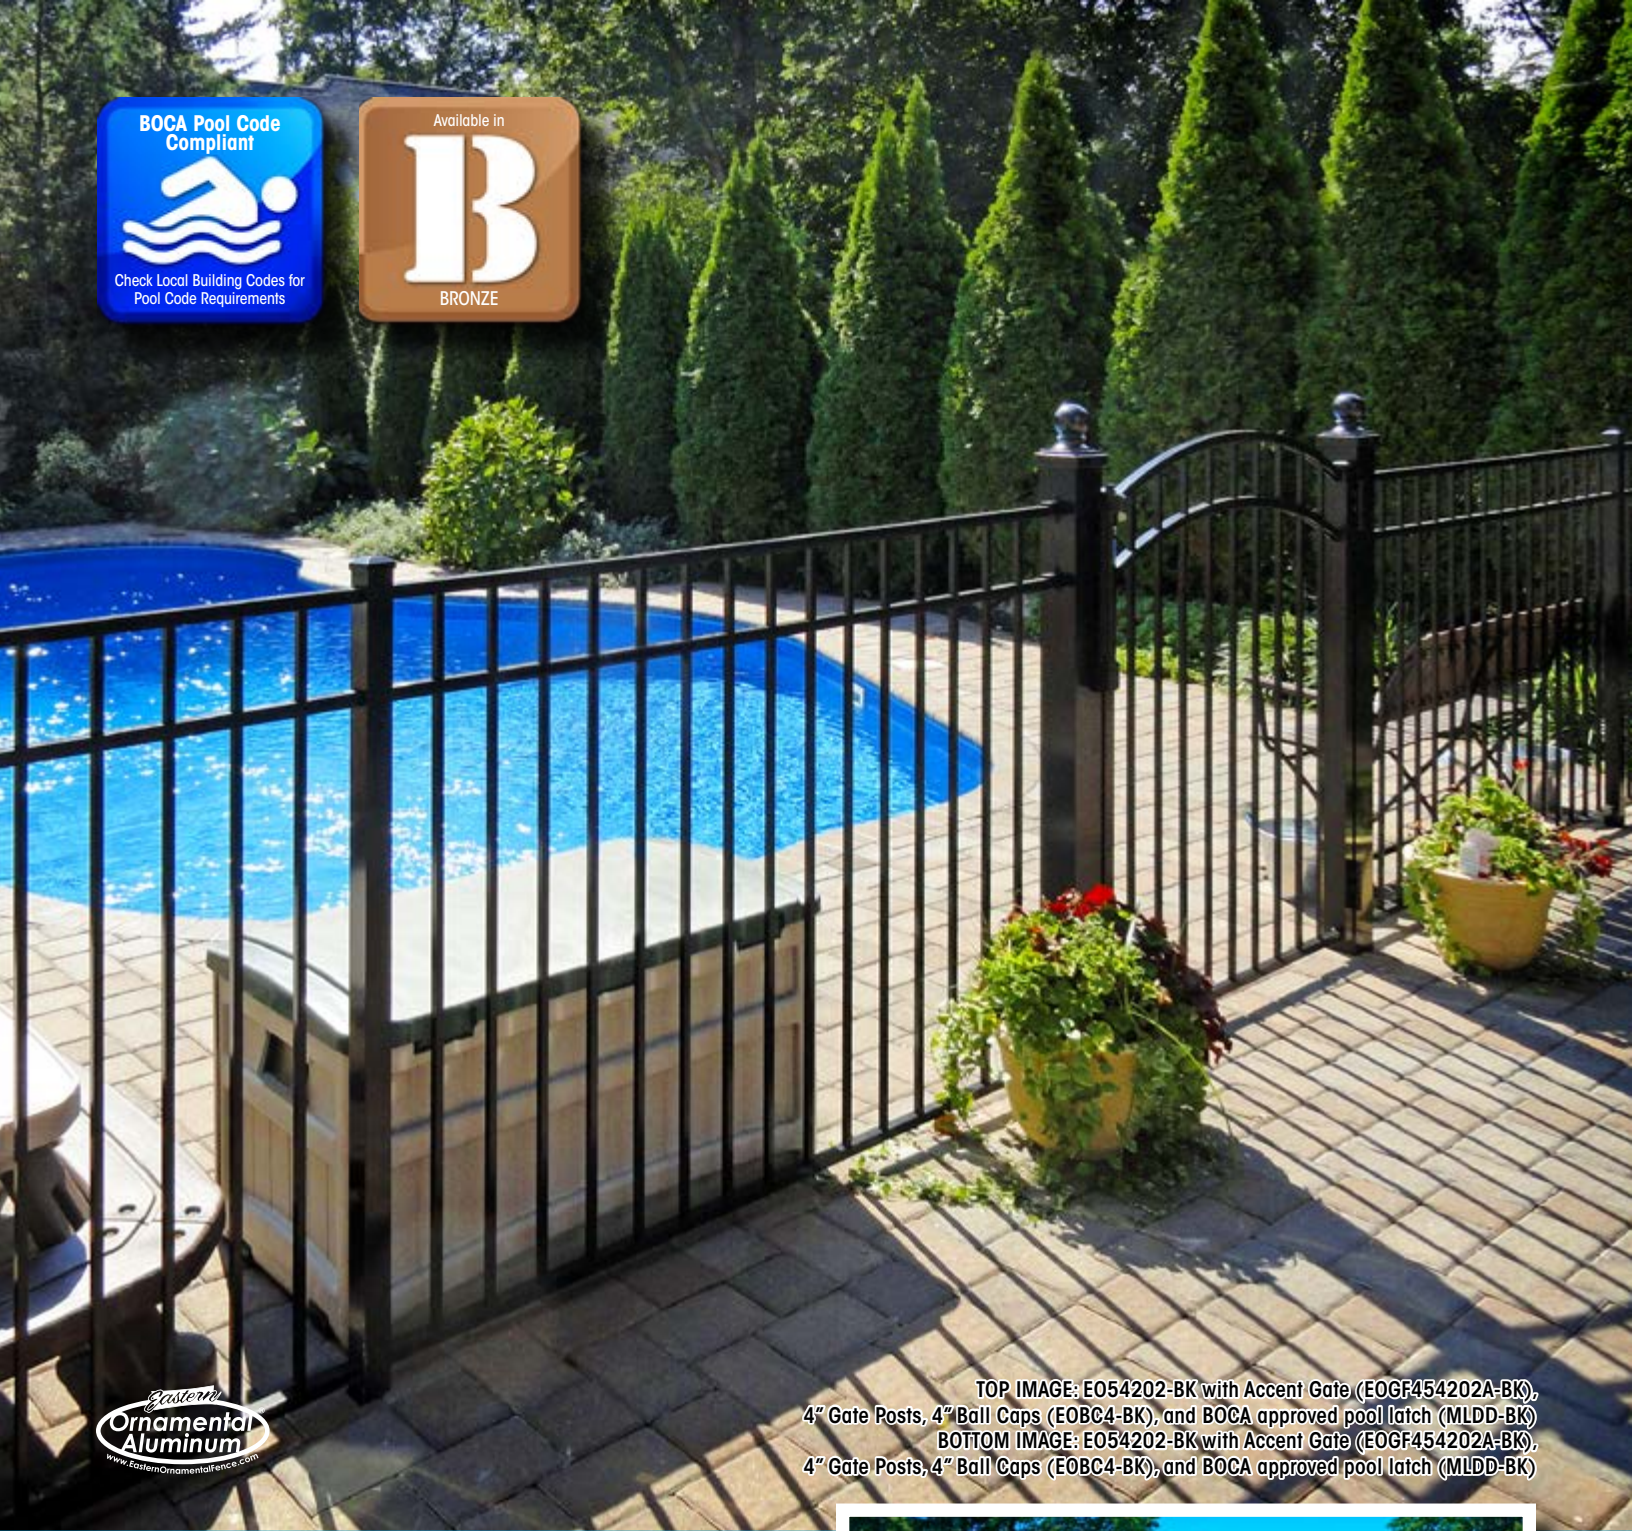

EO54202-BK

EO54202-BK/BZ is a 54" high three rail fence that meets the national BOCA pool requirement and offers a smooth top rail that covers each of the pickets. Decorative arched accent gates are also available.