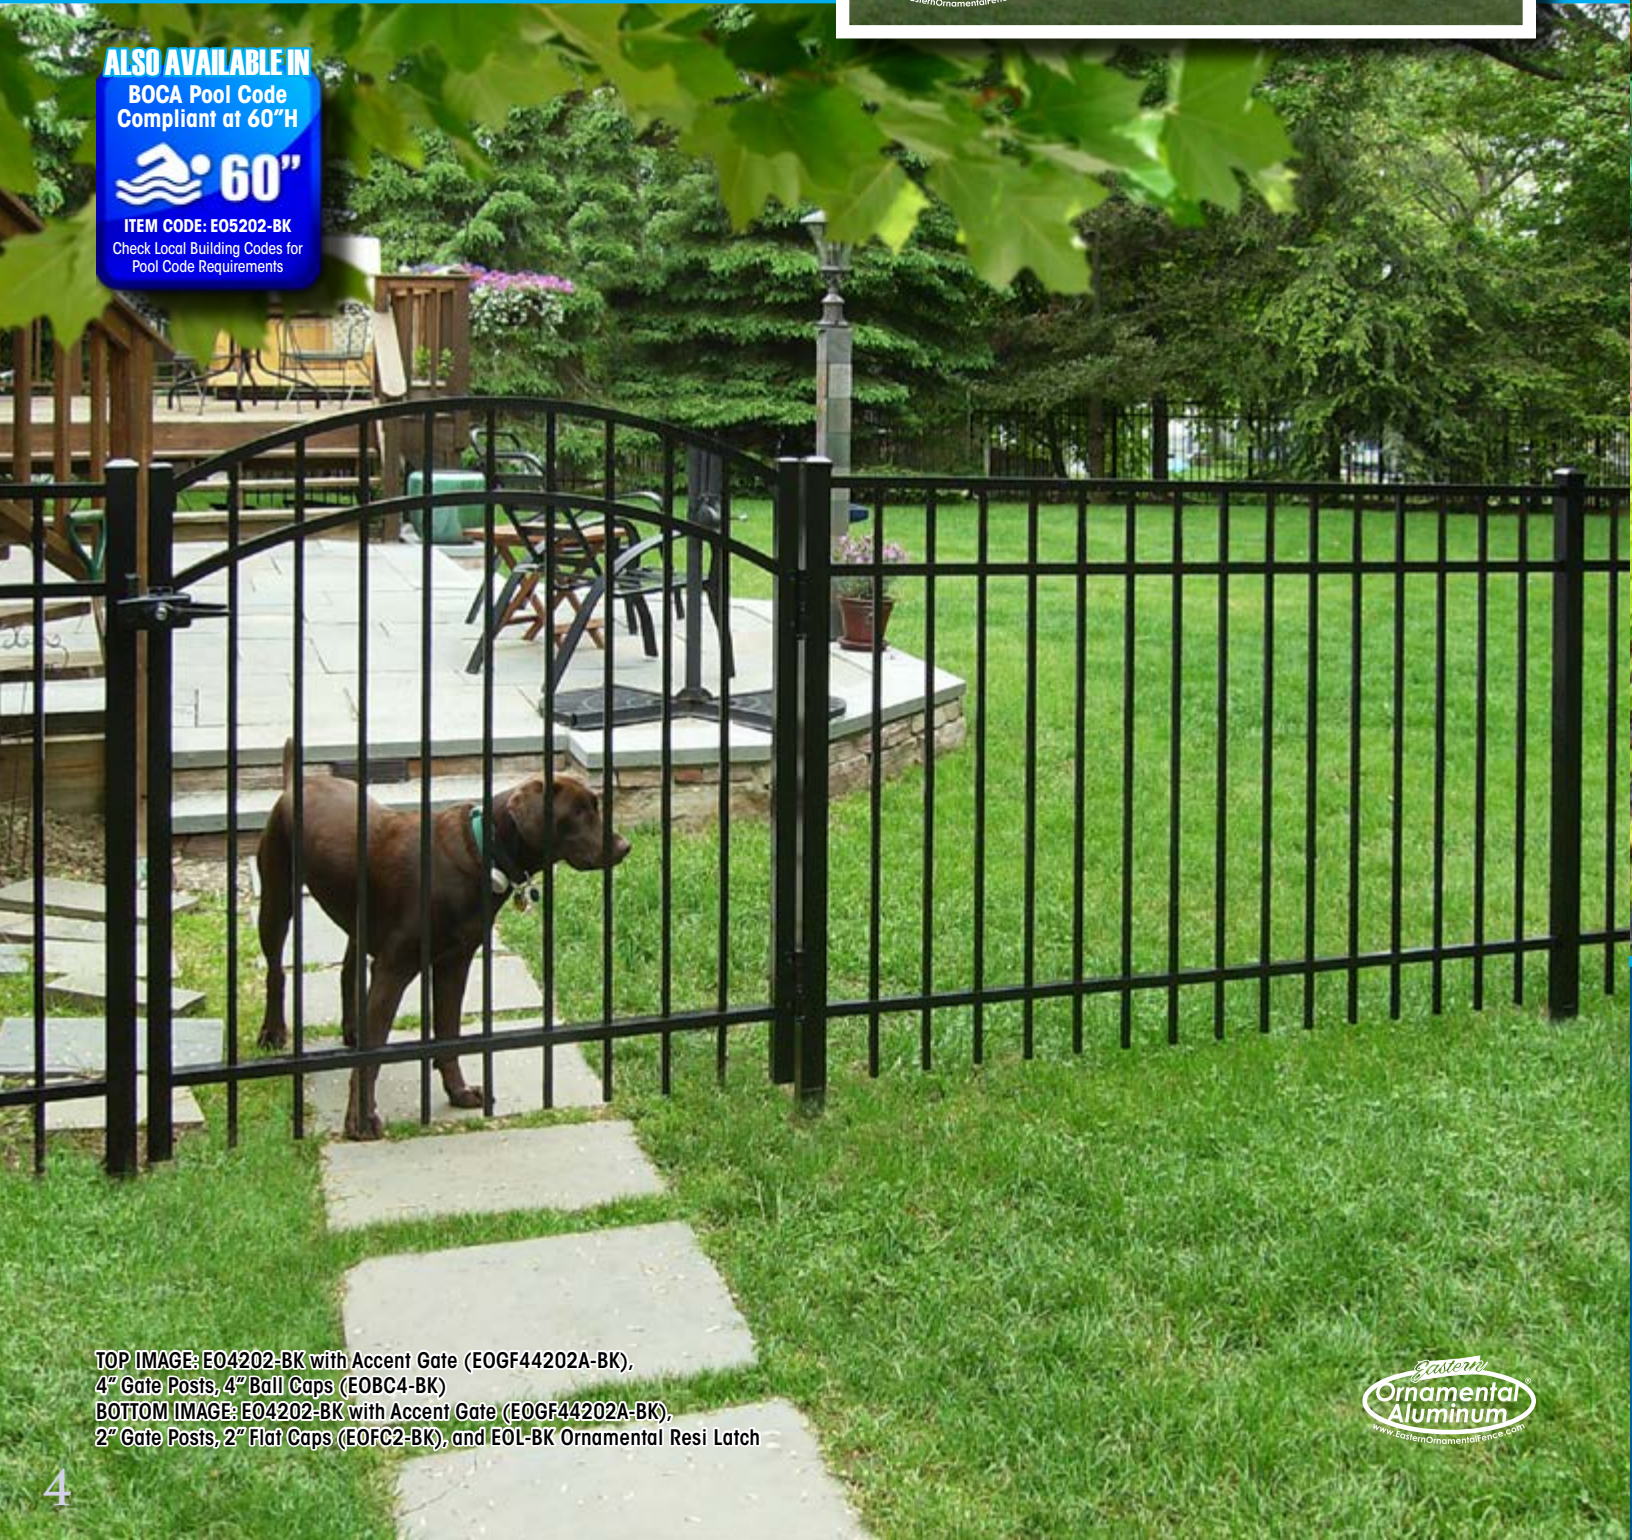

ALSO AVAILABLE IN

BOCA Pool Code
Compliant at 60" H

ITEM CODE: EO5202-BK
Check Local Building Codes for
Pool Code Requirements