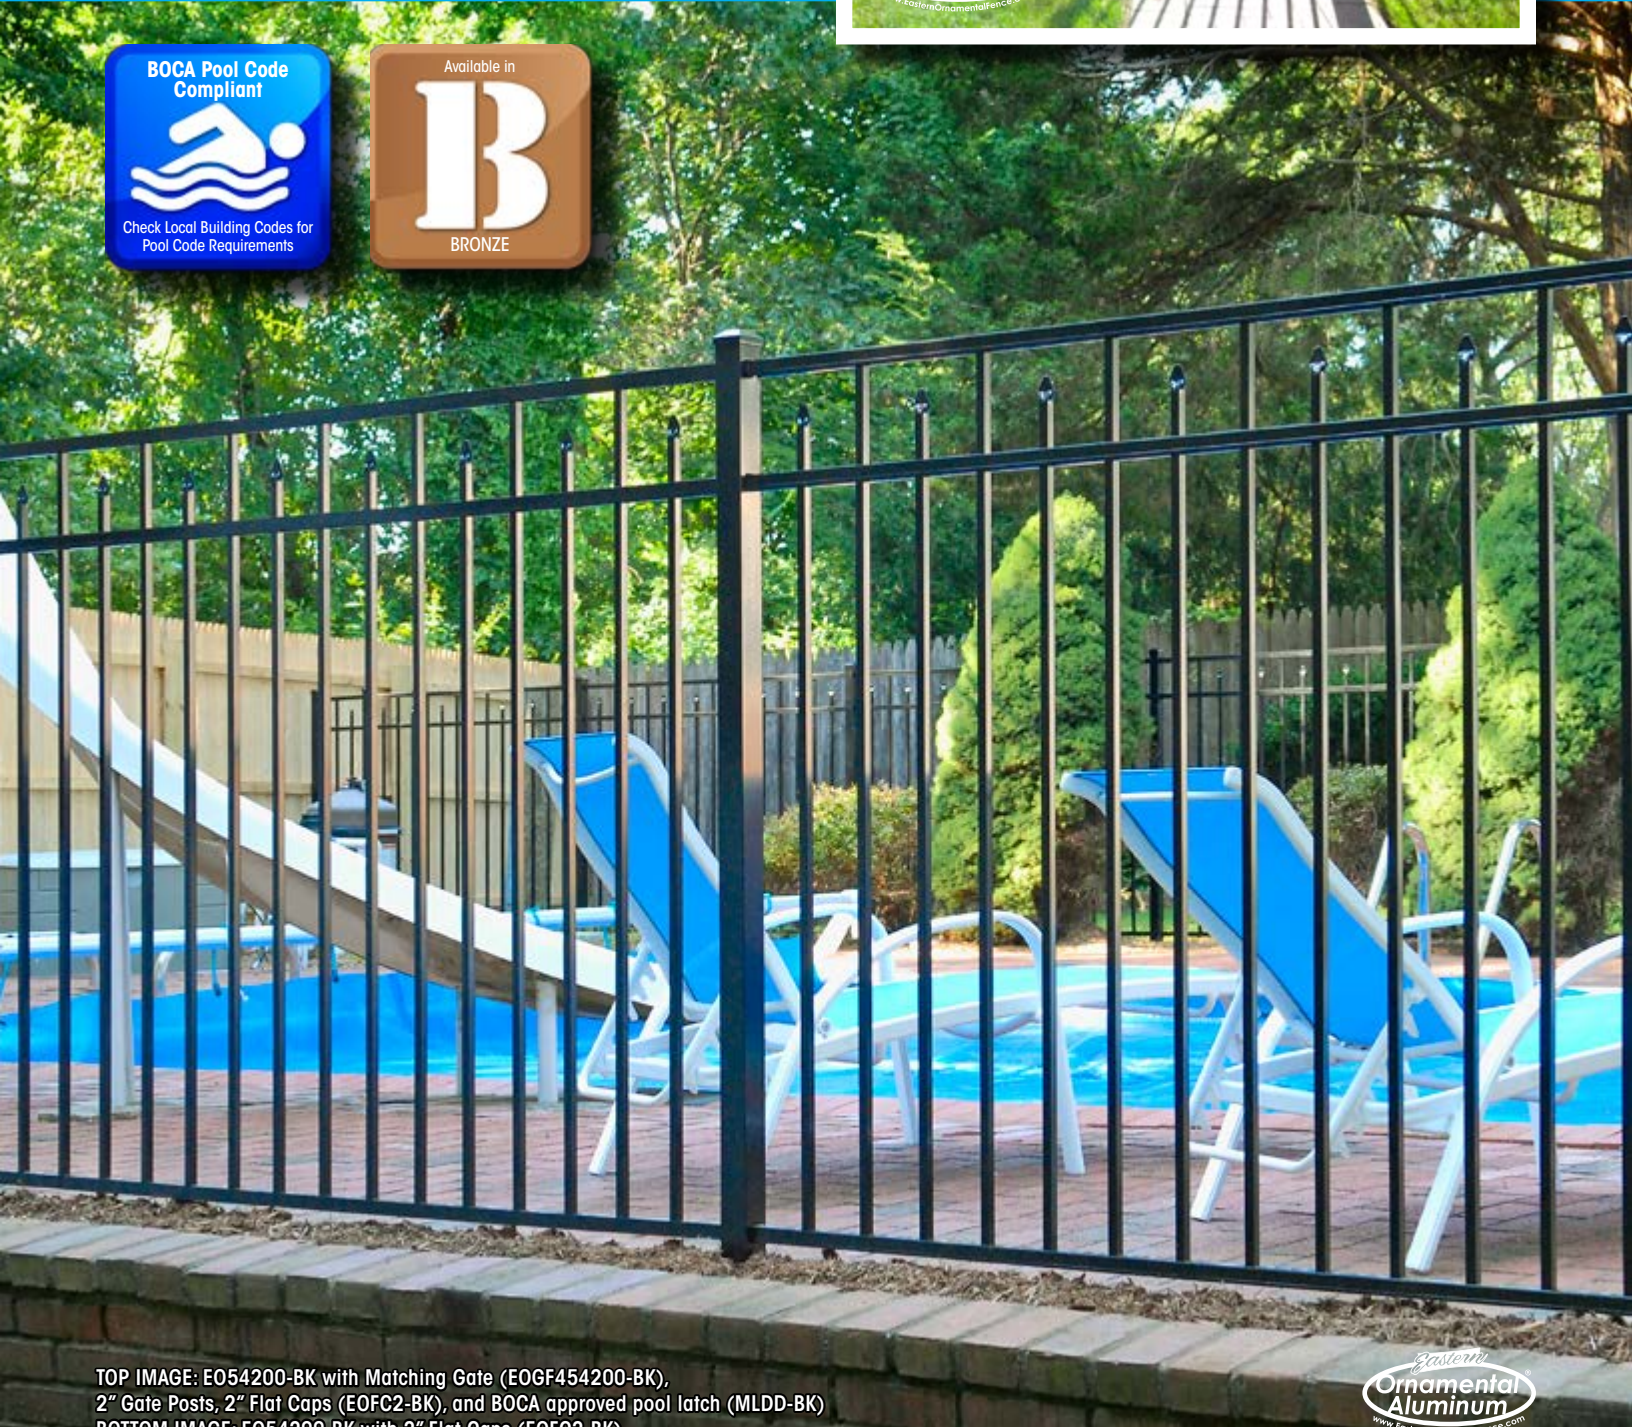

TOP IMAGE: EO54200-BK with Matching Gate (EOGF454200-BK), 2" Gate Posts, 2" Flat Caps (EOFC2-BK), and BOCA approved pool latch (MLDD-BK)
BOTTOM IMAGE: EO54200-BK with 2" Flat Caps (EOFC2-BK)