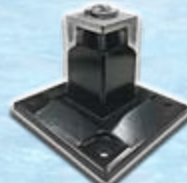

EODMC2-BK/BZ
Deck Mount Casting 2"